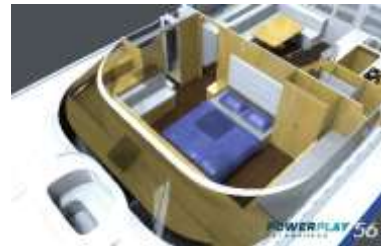

POWERPLAY

CATAMARANS

Recommended Retail + VAT

Build time

Powerplay 52 Charter & multi berth 230hp

USD 980,000 11m

Powerplay 52 luxury bridge deck master cabin 230hp

USD 1,080,000 12 Mth

Powerplay 58 (formally 56) luxury 380hp

USD 1,580,000 14 Mth

Powerplay 65 luxury 480hp

USD 1,868,000 16 Mth

Powerplay 65 Luxury super performance IPS 900-1200 foil assisted 43 knots USD 2,280,000

18 Mth