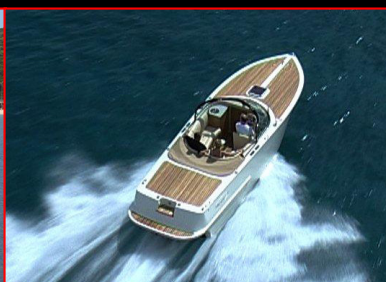

SWAN SUPER LINES

MARINE SPECIALIST

- NEW VESSELS
- M.Y. TENDERS

- SELECT BROKERAGE
- BOAT CLEARANCE SALES

SUPERYACHTTENDERS + DAY BOATS AUSTRALIA

Aquamajestic 27 Grande

Handcrafted: **L** - 8.24m **B** - 2.43m **D** - 0.72m
Electric Roof, Gasoline or Diesel

View Video:

www.youtube.com/user/swansuperlines#p/a/u/2/8ivSfQITLSY

Southbeach 2400

Semi Custom: **L** - 7.36m **B** - 2.48m **D** - 0.32m
Electric Roof, People Mover, Gasoline or Diesel

View Video:

www.youtube.com/user/swansuperlines#p/u/7/Z7cKiOfGrJs

Retrosun 25 Sports

In Stock: **L** - 7.6m **B** - 2.3m **D** - 0.6m
Built to CE + NMMA Standards, Diesel

View Video:

www.youtube.com/user/swansuperlines#p/u/7rThEcumC3E

Eclipse 33 Sports

1 in Stock: **L** - 10.1m **B** - 3.10m **D** - 0.90m
Twin Steyr Diesels, Sensational